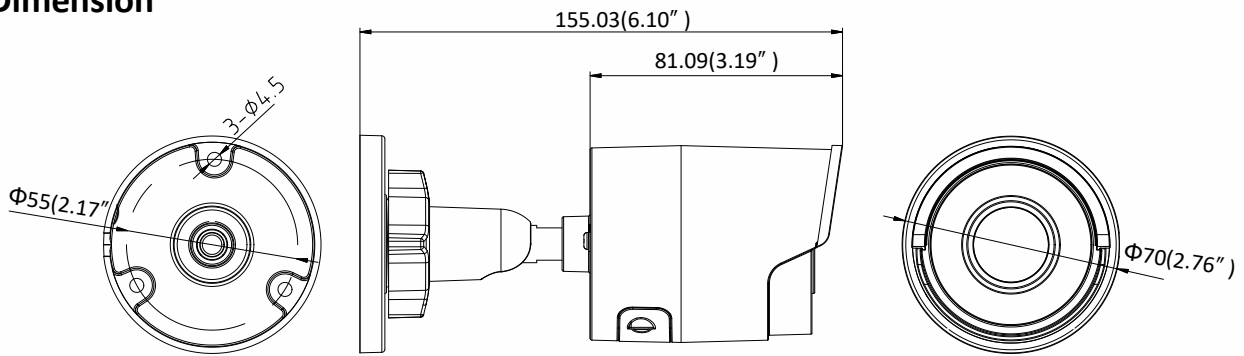

Dimension

Unit: mm

Accessory

Distributed by